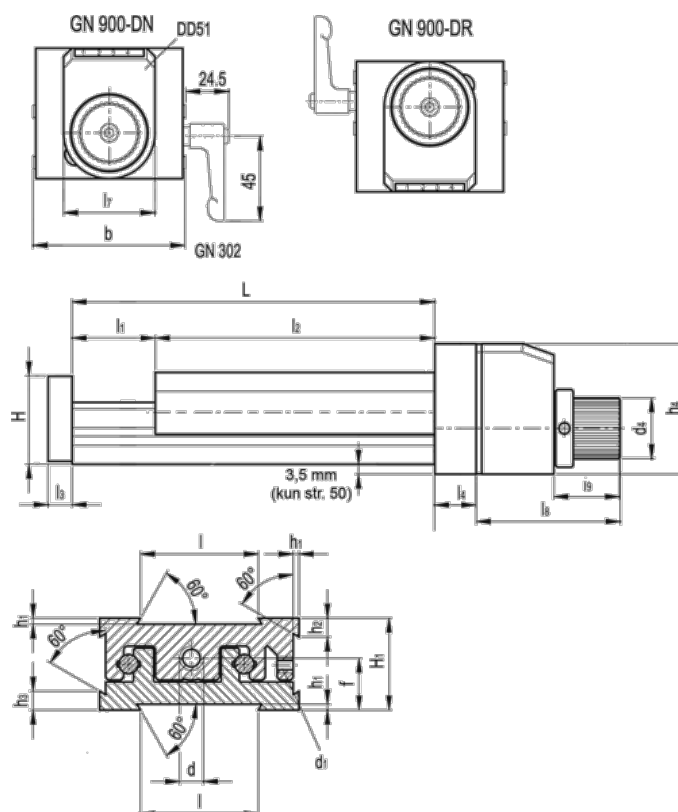

Article number: 20777010

Description: Adjustable slide unit
GN 900-50-95-25-DR-2

Measures

b = 50	h2 = 4.5	l7 = 33
d = M6x1	h3 = 7.0	l8 = 52
d1 = M4	h4 = 47	l9 = 24
d4 = 22	l = 30	
f = 13.0	L - l1 = 95-25	
H = 23.0	l2 = 70	
h1 = 1.5	l3 = 6	
H1 = 23	l4 = 12	